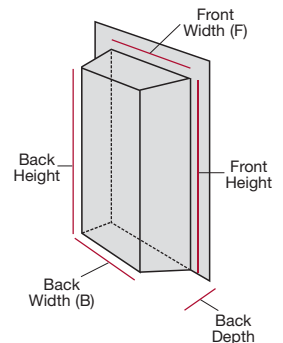

1. **Key**
2. **B** Blue, Red, White, Orange, Green flame options
   - **C** Coal
   - **F** Freestanding
   - **G** Marbles
   - **H** Shells
   - **I** Inset
   - **J** Semi inset
   - **L** Log effect
   - **M** Manual
   - **N** White chips
   - **P** Pebbles
   - **R** Remote control
   - **S** Sensa-Switch
   - **T** Thermostat
   - **U** Flicker effect
   - **V** Virtual-flame
   - **W** Wall mounted
   - **Bl** Black
   - **Bl+Ss** BL with optional SS trim
   - **Bn** Brown
   - **Br** Brass
   - **Ch** Chrome
   - **Dk** Dark grey
   - **Gl** Glass
   - **Lt** Light grey
   - **Mi** Mirror
   - **Po** Polished
   - **Ss** Brushed stainless steel
   - **Tc** Two tone chrome

Inset dimensions

All measurements are in millimetres.

Because our policy is one of constant development, details may vary slightly from those given in this publication.

Burley Appliances Limited

Lands End Way, Oakham, Rutland LE15 6RB
United Kingdom

For more information or details of your nearest stockist:

Telephone (01572) 756956 Fax (01572) 724390
email: sales@burley.co.uk www.burley.co.uk