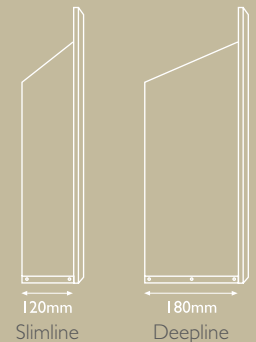

Slimline or Deepline

Be Modern fires have a selection of slimline fires (120mm deep) making them perfect for fitting in chimney breasts, pre-cast or pre-fabricated flues.

Our standard deepline fires (180mm deep) are ideal for all standard brick built chimneys.