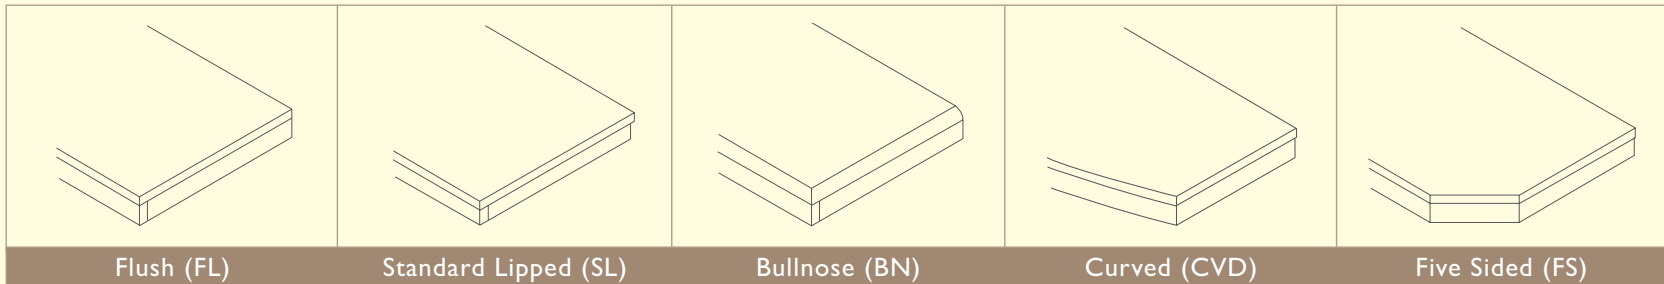

Key to Micro Marble Finishes

Model	Size	Finish	Page	A	B	C	D	E	F	G	H	Hearth
Rossano	1170mm (46") 1320mm (52")	C	5	1170 1320	195 195	1170 1320	1065 1130	710	760	45/75	400 400	SL, CVD
Shelby	1070mm (42") 1170mm (46") 1345mm (53")	B D	6	1070 1170 1345	180 195 215	1070 1170 1345	1075 1075 1110	700 750 845	800 800 849	45/75/90 45/75 25/75	400 400 400	SL
Lauren	1120mm (44") 1220mm (48")	A B	7	1120 1220	135 150	1170 1270	1015 1125	640 820	700 840	45/75/90 45/75/90	400 400	FL
Clarissa	1270mm (50")	B E	8•9	1270	175	1270	1145	770	825	75	400	BN
Payton	1070mm (42") 1170mm (46")	C D	10	1070 1170	150 150	1070 1170	1065 1090	720 790	815 825	45 45	400 400	SL
Ophelia	1220mm (48")	A	11	1220	160	1220	1065	660	720	75	457	SL
Latina	1320mm (52")	B	12	1320	190	1320	1055	840	750	25	400	SL
Ferrara	1345mm (53")	B	13	1345	150	1372	1045	825	780	25	400	SL
Caprice	1220mm (48")	A B	14	1220	150	1295	1115	720	800	25/75	400	BN
Carlino	1120mm (44")	A B	15	1120	135	1170	1005	640	700	25/75	400	BN
Tasmin	1070mm (42") 1170mm (46")	A C	16	1070 1170	165 175	1070 1170	1025 1080	700 744	755 800	45/75 45/75	400 400	SL
Marino	1220mm (48") 1370mm (54")	C	17	1220 1370	200 200	1220 1372	1100 1130	695 780	751 781	25/75 25/75	400 400	SL, CVD
Octavia	1295mm (51")	C	18	1295	165	1295	1025	834	765	25	400	SL
Tamora	1345mm (53")	B	19	1335	175	1335	1065	864	770	25	400	CVD
Portia	1170mm (46") 1345mm (53")	B	20	1170 1345	195 215	1170 1345	1075 1110	670 750	760 802	25/75/90 25/75	400 400	SL, FS
Tivona	1070mm (42")	A B	21	1070	175	1070	993	702	728	25	381	SL