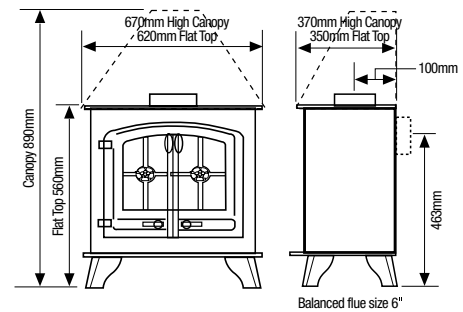

Approx. Weight: 62 - 82Kg