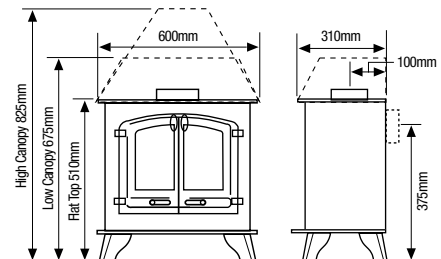

Approx. Weight: 42 - 60Kg