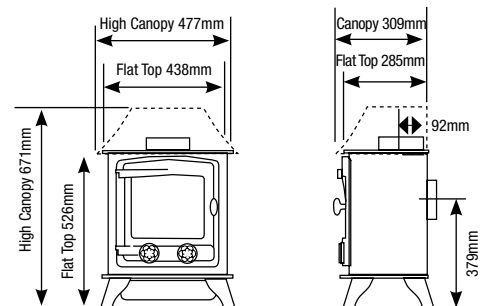

Approx. Weight: 47Kg

EXMOOR - Balanced flue gas, manual or remote control

YM-G9601BFLUC	Natural gas, flat top, logs, single door
YM-G9601BFLUCLC	Natural gas, low canopy, logs, single door
YM-P9601BFLUC	LPG, flat top, logs, single door
YM-P9601BFLUCLC	LPG, low canopy, logs, single door
Options	
YM-A9904	Brass handle
YM-A8455	Standard remote control
YM-A8456	Programmable remote control
BL/BR/GR	Coloured paint supplement, add BL (Metallic Blue), BR (Metallic Brown) or GR (Metallic Green) suffix to stove code