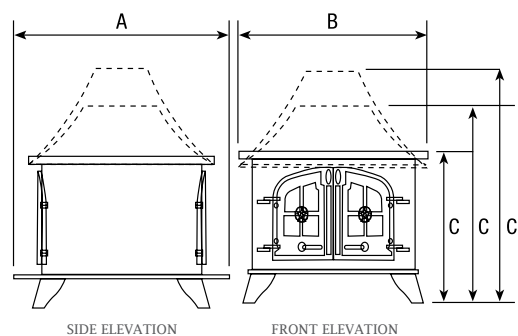

COUNTY - Double-Sided, double depth - Solid Fuel

YM-W9322FL	Woodburning, flat top, double doors
YM-W9322LC	Woodburning, low canopy, double doors
YM-W9322HC	Woodburning, high canopy, double doors
Options	
YM-A9900	Plain spinners (single door only)
YM-A9903	Brass handle for single door
YM-A9904	Brass handle for double door, left
YM-A9905	Brass handle for double door, right
YM-A9901	Butterfly spindle (flue damper)
BL/BR/GR	Coloured paint supplement, add BL (Metallic Blue), BR (Metallic Brown) or GR (Metallic Green) suffix to stove code

	Depth	Doors	A	B	C
Exe FT	Double	1 or 2	580	620	517
Devon FT	Single	1 or 2	462	615	563
Devon LC	Single	1 or 2	462	599	733
Devon HC	Single	2	462	603	888
Devon FT	Double	1 or 2	655	641	563
Devon LC	Double	1 or 2	655	633	731
Devon HC	Double	2	655	628	888
County FT	Single	2	587	738	597
County LC	Single	2	587	768	820
County HC	Single	2	587	768	935
County FT	Double	2	875	796	597
County LC	Double	2	875	768	820
County HC	Double	2	875	768	935
Devon Gas HC	Single	1 or 2	462	607	882