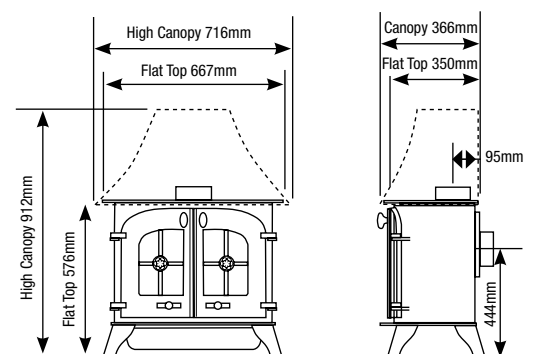

Approx. Weight: 71 - 81Kg