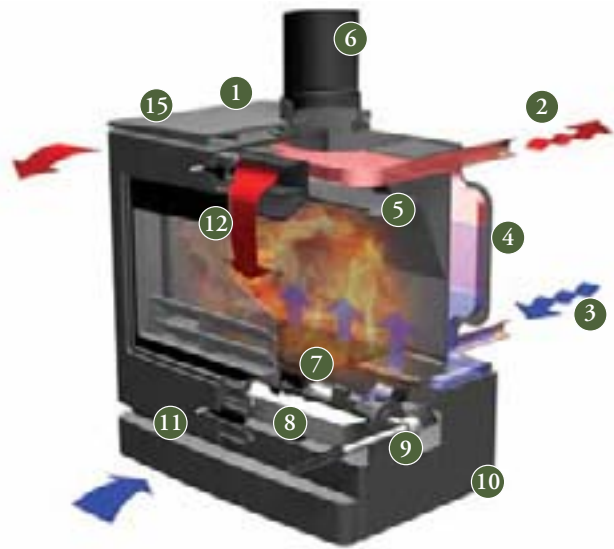

High-Output Boilers

CL8 Multi-fuel Boiler Stove

CL8 Boiler Design Features

1. 1 5mm and 8mm heavy duty steel body.
2. 2 Excellent heat output to water when burning solid fuels or wood.
3. 3 4 x 1" BSP boiler tappings for flexible efficient connection to your hot water circuits.
4. 4 Extensive water jacket on 4 sides of stove to ensure maximum transmission of heat to water.
5. 5 Highly developed boiler flue baffle system to ensure maximum heating efficiency.
6. 6 Top or rear flue exit.
7. 7 Specially designed reciprocating grate ensures effective removal of ash from the fuel bed.
8. 8 Large ash collection tray.
9. 9 Discreet external riddling socket, with removable tool.
10. 10 Levelling system to ensure complete stability on uneven surfaces.
11. 11 Primary air controls to manually adjust the running temperatures.
12. 12 Airwash helps to keep the glass clear and to control the running temperature when burning wood.

1. 13 Optional thermostatic control to maintain desired running temperatures (not illustrated).
2. 14 Optional woodburning tray (not illustrated).
3. 15 Optional cast iron top plates in top & rear flue.
4. 16 Stainless steel door handle, with self-locking function (not illustrated).

Registered Design: Community Design
Application Number: 001202600

Key Facts:

CL8HB

Multi-fuel with external riddling	✓
Airwash	✓
Nominal heat output to room	4.9kW
Nominal heat output to boiler	8.2kW
Maximum system rating	10kW (34,000BTU)
Radiator capabilities - example No. of 2500BTU radiators + 8000BTU cylinders*	9 radiators
Maximum log length	15³/₄" (400mm)
Optional log tray	✓
Flue outlet	6" top or rear
Optional thermostat	✓
Optional decorative cast top plate (top & rear flue versions)	✓

*Please note that radiator capabilities are a guide only. We strongly recommend you have a site survey and advice from an appropriately qualified heating engineer before ordering.