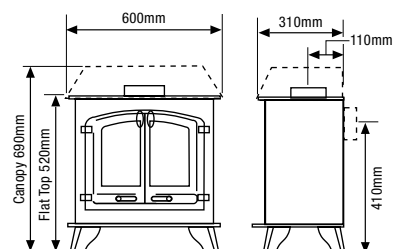

Approx. Weight: 94 - 100Kg

DEVON

YM-W9201FL	Woodburning, flat top, single door
YM-W9202FL	Woodburning, flat top, double doors
YM-W9201LC	Woodburning, low canopy, single door
YM-W9202LC	Woodburning, low canopy, double doors
YM-W9201HC	Woodburning, high canopy, single door
YM-W9202HC	Woodburning, high canopy, double doors
YM-W9201ERFL	Multi-fuel, flat top, single door
YM-W9202ERFL	Multi-fuel, flat top, double doors
YM-W9201ERLC	Multi-fuel, low canopy, single door
YM-W9202ERLC	Multi-fuel, low canopy, double doors
YM-W9201ERHC	Multi-fuel, high canopy, single door
YM-W9202ERHC	Multi-fuel, high canopy, double doors
Options	
YM-A9240CE	Multi-fuel kit, external riddling
YM-A9900	Plain spinners (single door only)
YM-A9903	Brass handle for single door
YM-A9904	Brass handle for double door, left
YM-A9905	Brass handle for double door, right
YM-A9230	Boiler-3.5kW (12,000 BTU)
YM-A9902	Spark guard (double door only)
YM-A9901	Butterfly spindle (flue damper)
4227	Ash Caddy
BL/BR/GR	Coloured paint supplement, add BL (Metallic Blue), BR (Metallic Brown) or GR (Metallic Green) suffix to stove code