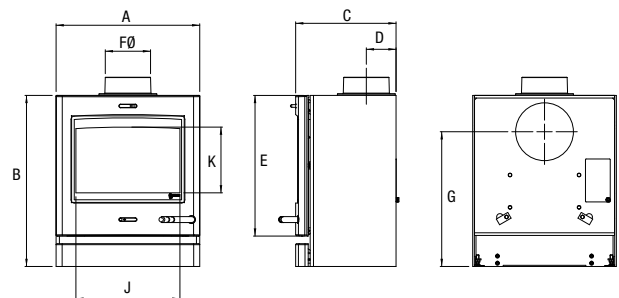

A	B	C	D	E	F	G	J	K
CL 3	360	510	306	93	416	128	400	240	195
CL 5	435	518	303	90	424	128	408	315	199
CL 8	563	572	363	105	478	153	449	441	225