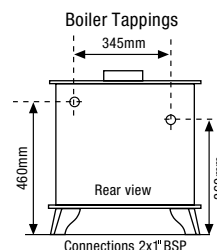

Approx. Weight: 64 - 68Kg

EXE

YM-W9101FL	Woodburning, flat top, single door
YM-W9102FL	Woodburning, flat top, double doors
YM-W9101LC	Woodburning, low canopy, single door
YM-W9102LC	Woodburning, low canopy, double doors
YM-W9101ERFL	Multi-fuel, flat top, single door
YM-W9102ERFL	Multi-fuel, flat top, double doors
YM-W9101ERLC	Multi-fuel, low canopy, single door
YM-W9102ERLC	Multi-fuel, low canopy, double doors
Options	
YM-A9140CE	Multi-fuel kit, external riddling
YM-A9900	Plain spinners (single door only)
YM-A9903	Brass handle for single door
YM-A9904	Brass handle for double door, left
YM-A9905	Brass handle for double door, right
YM-A9130	Boiler, stainless steel- 2.5kW (8500 BTU)
YM-A9902	Spark guard (double door only)
YM-A9901	Butterfly spindle (flue damper)
4227	Ash Caddy
BL/BR/GR	Coloured paint supplement, add BL (Metallic Blue), BR (Metallic Brown) or GR (Metallic Green) suffix to stove code