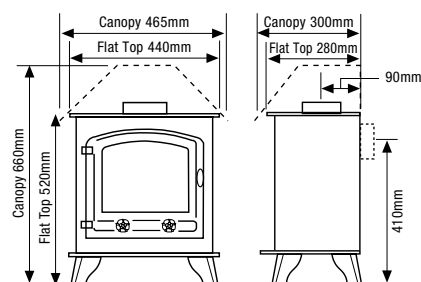

Technical Information

TRADITIONAL WOODBURNING AND MULTI-FUEL STOVES

EXMOOR

YM-W9001FL	Woodburning, flat top, single door
YM-W9001LC	Woodburning, low canopy, single door
YM-W9001ERFL	Multi-fuel, flat top, single door
YM-W9001ERLC	Multi-fuel, low canopy, single door
Options	
YM-A9040CE	Multi-fuel kit, external riddling
YM-A9900	Plain spinners
YM-A9903	Brass handle
4227	Ash Caddy
BL/BR/GR	Coloured paint supplement, add BL (Metallic Blue), BR (Metallic Brown) or GR (Metallic Green) suffix to stove code

Approx. Weight: 64 - 68Kg

EXE

YM-W9101FL	Woodburning, flat top, single door
YM-W9102FL	Woodburning, flat top, double doors
YM-W9101LC	Woodburning, low canopy, single door
YM-W9102LC	Woodburning, low canopy, double doors
YM-W9101ERFL	Multi-fuel, flat top, single door
YM-W9102ERFL	Multi-fuel, flat top, double doors
YM-W9101ERLC	Multi-fuel, low canopy, single door
YM-W9102ERLC	Multi-fuel, low canopy, double doors
Options	
YM-A9140CE	Multi-fuel kit, external riddling
YM-A9900	Plain spinners (single door only)
YM-A9903	Brass handle for single door
YM-A9904	Brass handle for double door, left
YM-A9905	Brass handle for double door, right
YM-A9130	Boiler, stainless steel- 2.5kW (8500 BTU)
YM-A9902	Spark guard (double door only)
YM-A9901	Butterfly spindle (flue damper)
4227	Ash Caddy
BL/BR/GR	Coloured paint supplement, add BL (Metallic Blue), BR (Metallic Brown) or GR (Metallic Green) suffix to stove code