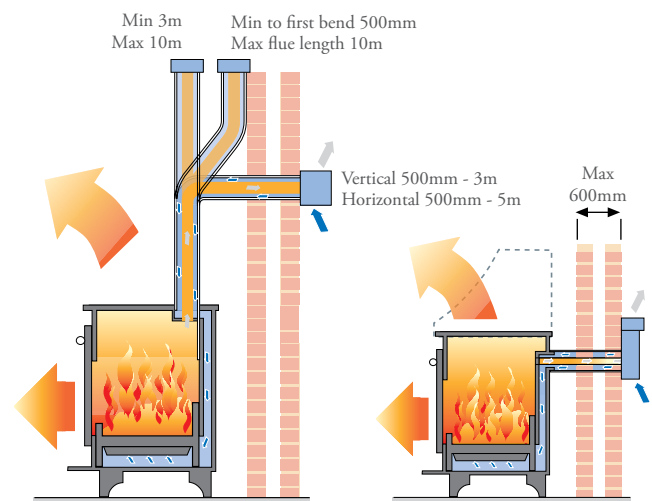

Installing Your Yeoman Stove

A HETAS, GasSafe Register or Bord Gais approved installer should undertake a site survey prior to purchase and must install your Yeoman Stove for you. Your Yeoman retailer will be able to offer advice on this. You may also view or download complete installation instructions at our website – www.yeoman-stoves.co.uk.

The following diagrams cover some of the basic requirements. All fires and stoves consume air as they burn. To comply with Building Regulations (Document J), therefore, if you are purchasing a stove with a maximum heat output in excess of 5.0kW, you will need to install a fixed air vent to ensure adequate ventilation. Outputs below this will not normally require a vent.

Balanced Flue Gas Stove System

The Yeoman Balanced Flue system means having no chimney is not a problem if you opt for either an Exmoor, Exe, Devon, Dartmoor or Dartmouth Inset gas stove, as it draws combustion air from outside through its concentric pipe system. A full range of optional flue components is available to suit the configurations shown below.

Please note that these are diagrammatic representations only and vary according to model. Full installation information can be downloaded from www.yeoman-stoves.co.uk.

HIGH OUTPUT BOILER STOVES

Stoves

YM-W9202HB	Devon 50HB, Multi-fuel, Flat top, Double door
YM-W9302HB	County 60HB, Multi-fuel, Flat top, Double door
YM-W9902HB	County 80HB, Multi-fuel, Flat top, Double door
YM-CL8HB	CL8HB Multi-fuel, flat top, single door