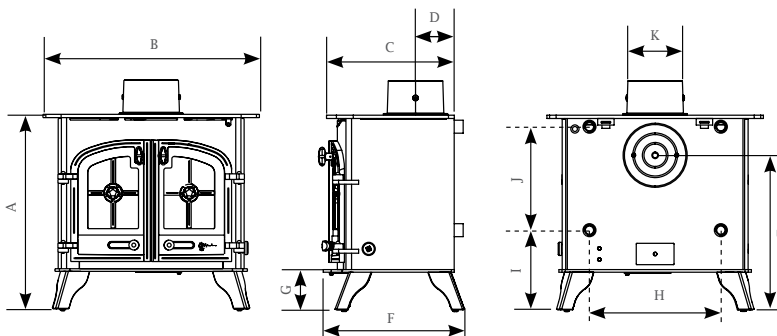

Please note that these are diagrammatic representations only and vary according to model. Full installation information can be downloaded from www.yeoman-stoves.co.uk.

HIGH OUTPUT BOILER STOVES

Stoves

YM-W9202HB	Devon 50HB, Multi-fuel, Flat top, Double door
YM-W9302HB	County 60HB, Multi-fuel, Flat top, Double door
YM-W9902HB	County 80HB, Multi-fuel, Flat top, Double door
YM-CL8HB	CL8HB Multi-fuel, flat top, single door