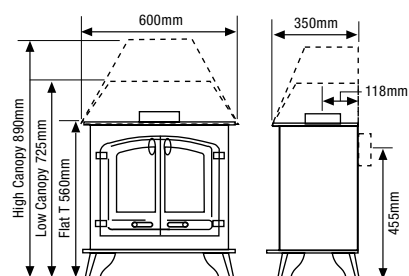

Approx. Weight: 102 - 118Kg