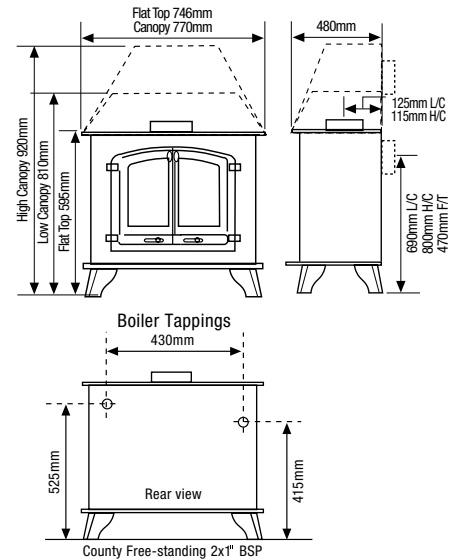

Technical Information

TRADITIONAL WOODBURNING AND MULTI-FUEL STOVES

COUNTY

YM-W9301FL	Woodburning, flat top, single door
YM-W9302FL	Woodburning, flat top, double doors
YM-W9301LC	Woodburning, low canopy, single door
YM-W9302LC	Woodburning, low canopy, double doors
YM-W9301HC	Woodburning, high canopy, single door
YM-W9302HC	Woodburning, high canopy, double doors
Options	
YM-A9340CE	Multi-fuel kit, static
YM-A9900	Plain spinners (single door only)
YM-A9904	Brass handle (single door only)
YM-A9330	Boiler-7kW (24,000 BTU)
YM-A9901	Butterfly spindle (flue damper)
4229	Ash Caddy
BL/BR/GR	Coloured paint supplement, add BL (Metallic Blue), BR (Metallic Brown) or GR (Metallic Green) suffix to stove code

Approx. Weight: 124Kg

TRADITIONAL GAS STOVES

DARTMOOR - Conventional flue gas, manual or remote control

YM-N5101CFLUC	Natural gas, flat top, logs, single door
YM-N5102CFLUC	Natural gas, flat top, logs, double doors
YM-P5101CFLUC	LPG, flat top, logs, single door
YM-P5102CFLUC	LPG, flat top, logs, double doors
YM-N5101CFLUCHC	Natural gas, high canopy, logs, single door
YM-N5102CFLUCHC	Natural gas, high canopy, logs, double doors
YM-P5101CFLUCHC	LPG, high canopy, logs, single door
YM-P5102CFLUCHC	LPG, high canopy, logs, double doors
Options	
YM-A8549	Decorative flue collar for top exit (must be purchased for top flue)
YM-A9904	Brass handle (single door only)
YM-A8455	Standard remote control
YM-A8456	Programmable remote control
BL/BR/GR	Coloured paint supplement, add BL (Metallic Blue), BR (Metallic Brown) or GR (Metallic Green) suffix to stove code