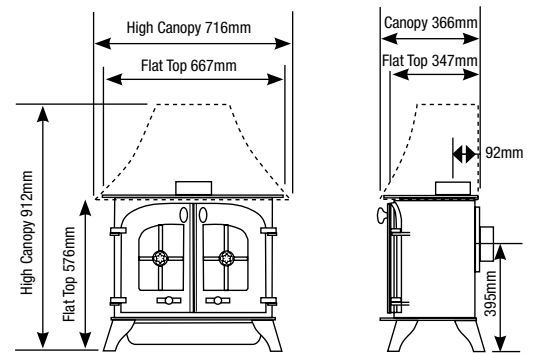

Approx. Weight: 71 - 81Kg

DARTMOOR - Balanced flue gas, manual or remote control

YM-N5201BFLUC	Natural gas, flat top, logs, single door
YM-P5201BFLUC	LPG, flat top, logs, single door
YM-N5201BFLUCHC	Natural gas, high canopy, logs, single door
YM-P5201BFLUCHC	LPG, high canopy, logs, single door
YM-N5202BFLUC	Natural gas, flat top, logs, double doors
YM-P5202BFLUC	LPG, flat top, logs, double doors
YM-N5202BFLUCHC	Natural gas, high canopy, logs, double doors
YM-P5202BFLUCHC	LPG, high canopy, logs, double doors
Options	
YM-A8548	Decorative flue collar for top exit (must be purchased for top flue)
YM-A9904	Brass handle (single door only)
YM-A8455	Standard remote control
YM-A8456	Programmable remote control
BL/BR/GR	Coloured paint supplement, add BL (Metallic Blue), BR (Metallic Brown) or GR (Metallic Green) suffix to stove code