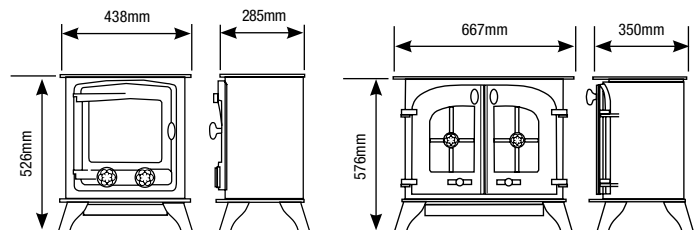

Exmoor - Approx. Weight: 47Kg

Dartmoor - Approx. Weight: 75Kg

CL WOOD & MULTI-FUEL STOVES

CL WOODBURNING & MULTI-FUEL STOVES

YM-CL3MF	CL3, Multi-fuel
YM-CL5W	CL5, Wood
YM-CL5MF	CL5, Multi-fuel
YM-CL8W	CL8, Wood
YM-CL8MF	CL8, Multi-fuel
Options	
YM-CL3CT	Cast iron top for CL3, top flue exit
YM-CL3CTR	Cast iron top for CL3, rear flue exit
YM-CL5CT	Cast iron top for CL5, top flue exit
YM-CL5CTR	Cast iron top for CL5, rear flue exit
YM-CL8CT	Cast iron top for CL8, top flue exit
YM-CL8CTR	Cast iron top for CL8, rear flue exit
YM-CL3SCKIT	Smoke Control Kit for CL3 Multi-fuel
YM-CL5SCKIT	Smoke Control Kit for CL5 Woodburning
YM-CL5MFSCKIT	Smoke Control Kit for CL5 Multi-fuel