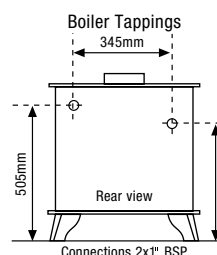

Approx. Weight: 102 - 118Kg