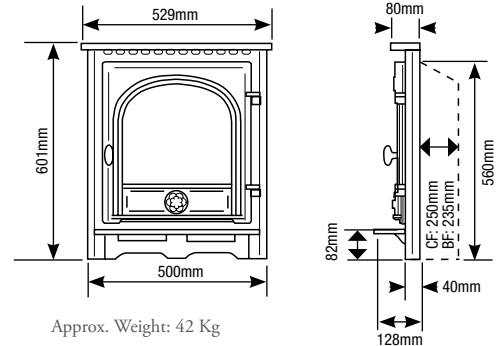

Technical Information

TRADITIONAL GAS STOVES

DARTMOUTH - Inset, conventional and balanced flue - Gas - Manual or remote control

YM-N9801CFMCUC	(until Oct 2010)	Conventional Flue. Natural gas, flat top, coals
YM-P9801CFMCUC	(until Oct 2010)	Conventional Flue. LPG, flat top, coals
YM-N9801BFMCUC	(until Oct 2010)	Balanced Flue. Natural gas, flat top, coals
YM-P9801BFMCUC	(until Oct 2010)	Balanced Flue. LPG, flat top, coals
Options		
YM-A8455	(until Oct 2010)	Standard remote control
YM-A8456	(until Oct 2010)	Programmable remote control
YM-N9875	(From Oct 2010)	Conventional Flue. Natural gas, flat top, coals. Manual control
YM-P9875	(From Oct 2010)	Conventional Flue. LPG, flat top, coals. Manual control
YM-N9885	(From Oct 2010)	Balanced Flue. Natural gas, flat top, coals. Manual control
YM-P9885	(From Oct 2010)	Balanced Flue. LPG, flat top, coals. Manual control

Approx. Weight: 42 Kg

DEVON - Balanced flue, manual or remote control

YM-G9202	Natural gas, flat top, coals, double doors*
YM-G9202HC	Natural gas, high canopy, coals, double doors*
YM-P9202	LPG, flat top, coals, double doors*
YM-P9202HC	LPG, high canopy, coals, double doors*
Options	
YM-A9904	Brass handle
YM-A8455	Standard remote control
YM-A8456	Programmable remote control
BL/BR/GR	Coloured paint supplement, add BL (Metallic Blue), BR (Metallic Brown) or GR (Metallic Green) suffix to stove code

*Please specify top or rear flue exit