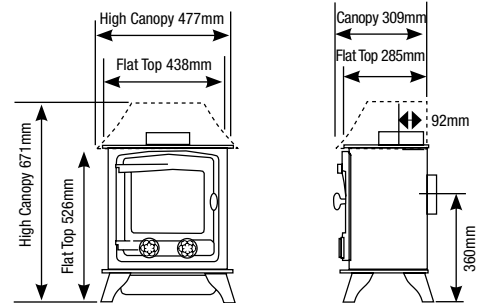

Technical Information

TRADITIONAL GAS STOVES

EXMOOR - Conventional flue gas, manual or remote control

YM-N9001CFMCUC	Natural gas, flat top, coals, single door
YM-N9001CFMCUCLC	Natural gas, low canopy, coals, single door
YM-P9001CFMCUC	LPG, flat top, coals, single door
YM-P9001CFMCUCLC	LPG, low canopy, coals, single door
Options	
YM-A8549	Decorative flue collar for top exit
YM-A9904	Brass handle
YM-A8455	Standard remote control
YM-A8456	Programmable remote control
BL/BR/GR	Coloured paint supplement, ad BL (Metallic Blue), BR (Metallic Brown) or GR (Metallic Green) suffix to stove code

Approx. Weight: 47Kg

EXMOOR - Balanced flue gas, manual or remote control

YM-G9601BFLUC	Natural gas, flat top, logs, single door
YM-G9601BFLUCLC	Natural gas, low canopy, logs, single door
YM-P9601BFLUC	LPG, flat top, logs, single door
YM-P9601BFLUCLC	LPG, low canopy, logs, single door
Options	
YM-A9904	Brass handle
YM-A8455	Standard remote control
YM-A8456	Programmable remote control
BL/BR/GR	Coloured paint supplement, add BL (Metallic Blue), BR (Metallic Brown) or GR (Metallic Green) suffix to stove code