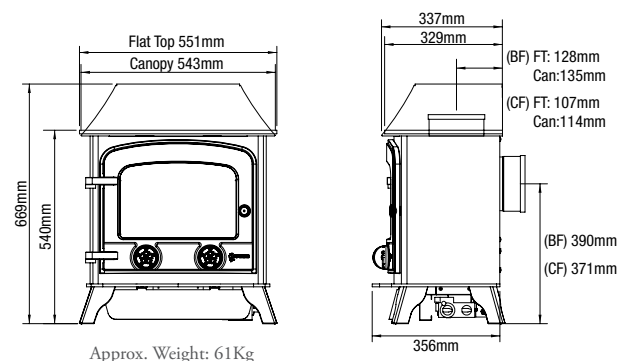

EXE - Conventional & Balanced flue gas, manual or remote control

YM-N9171FL	CF, nat gas, flat top, coals, single door
YM-N9171LC	CF, nat gas, low canopy, coals, single door
YM-P9171FL	CF, LPG, flat top, coals, single door
YM-P9171LC	CF, LPG, low canopy, coals, single door
YM-N9181FL	BF, nat gas, flat top, logs, single door
YM-N9181LC	BF, nat gas, low canopy, logs, single door
YM-P9181FL	BF, LPG, flat top, logs, single door
YM-P9181LC	BF, LPG, low canopy, logs, single door
Options	
YM-A9903	Brass handle
YM-A8455	Standard remote control
YM-A8456	Programmable remote control
BL/BR/GR	Coloured paint supplement, ad BL (Metallic Blue), BR (Metallic Brown) or GR (Metallic Green) suffix to stove code

Approx. Weight: 61Kg