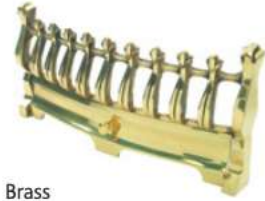

Frets

Our extensive range of 16" & 18" frets is suitable for most Kinder hearth mounted gas fires and includes traditional and modern style frets made from solid brass or cast iron with a painted or plated finish.

Traditionally styled Frets

Blenheim 16"

Brass

Antique Brass

Chrome

Antique Chrome

Black

Dallas 18"

Brass

Antique Brass

Antique Chrome

Black

Vegas 18"

Brass

Antique Brass

Antique Chrome