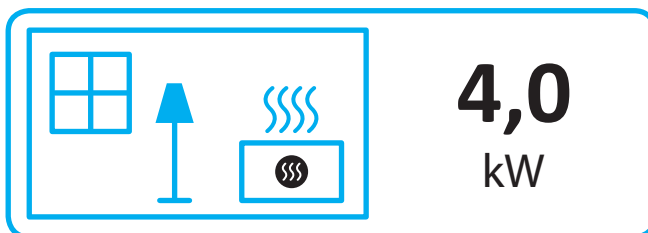

Contura

811340 Energiklassifikation C800-serien-1
2017-11-16

MANUFACTURER

Name NIBE AB / Contura
Address Box 134, Skulptörvägen 10
SE-285 23 Markaryd, Sweden

PRODUCT

Type designation Contura 800

ENERGY EFFICIENCY

Class A+
Direct heat output 4,0 kW
EEI 109,9
Efficiency 82,0 %

Follow the installation instructions and only use the recommended type of fuel.

ENERG Y IJA
енергия · ενεργεια IE IA

Contura

Contura 800

ENERGIA · ЕНЕРГИЯ · ΕΝΕΡΓΕΙΑ · ENERGIJA · ENERGY · ENERGIE · ENERGI

2015/1186