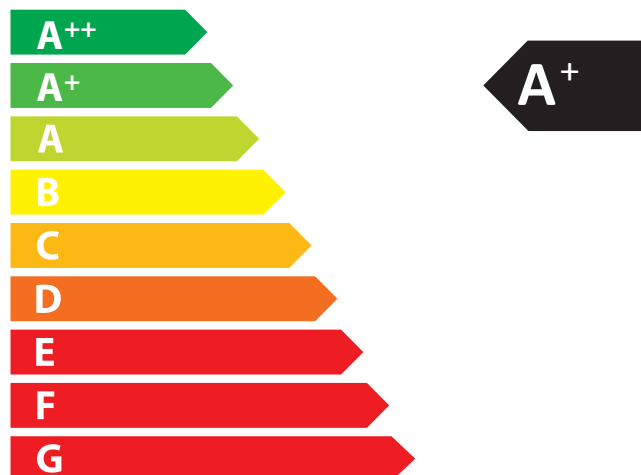

Contura

811340 Energiklassifikation C800-serien-1
2017-11-16

MANUFACTURER

Name NIBE AB / Contura
Address Box 134, Skulptörvägen 10
SE-285 23 Markaryd, Sweden

PRODUCT

Type designation Contura 800

ENERGY EFFICIENCY

Class A+
Direct heat output 4,0 kW
EEI 109,9
Efficiency 82,0 %

Follow the installation instructions and only use the recommended type of fuel.

ENERG Y IJA
енергия · ενεργεια IE IA

Contura

Contura 800

ENERGIA · ЕНЕРГИЯ · ΕΝΕΡΓΕΙΑ · ENERGIJA · ENERGY · ENERGIE · ENERGI

2015/1186