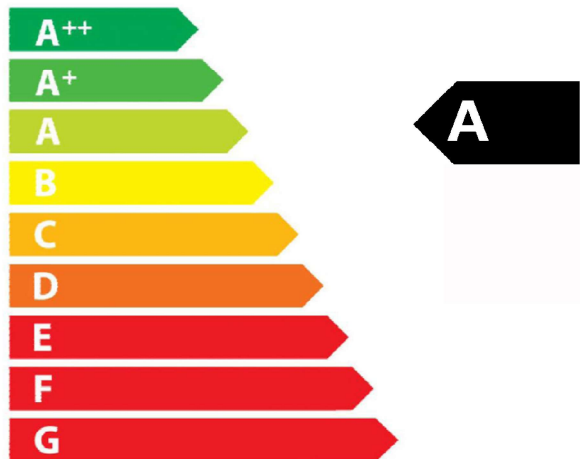

FLAVEL

At the heart of your home

97%

Energy Efficiency Index

Rochester 7

Direct Heat Output 7.0 KW

Multifuel 7kW stove

Large viewing window

Steel body, cast iron door & feet

Suitable for smokeless areas

Black or chrome door trim option

ENERG

енергия · ενεργεια

FCSSB

FLAVE ROCHESTER MF

A blue-bordered box containing three icons: a window with a grid, a stove with a flame, and a flame with wavy lines above it.