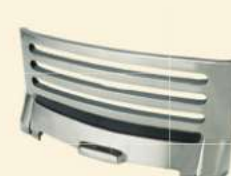

Satin Silver & Chrome

Black Nickel

Aviva 16"

Chrome

Black Nickel

Bauhaus 18"

Gold

Chrome

Satin Silver

Black Nickel

Black

Athena 18"

Brass

Satin Silver

Black

Aegis 18"

Brass

Satin Silver

Black