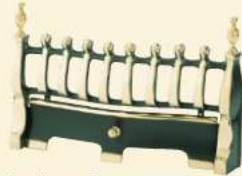

Fret options

We have an range of frets in sizes 16" and 18" which are suitable for most Verine hearth mounted gas fires and includes traditional and modern style frets made from solid brass or cast iron with a painted or plated finish.

Traditionally styled Frets

Blenheim 16"

Brass

Antique Brass

Chrome

Antique Chrome

Black

Elegance 16"

Brass

Chrome

Black

Dallas 18"

Brass

Antique Brass

Antique Chrome

Black