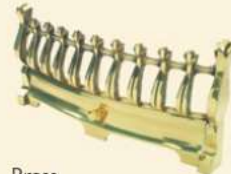

Fret options

We have an range of frets in sizes 16" and 18" which are suitable for most Verine hearth mounted gas fires and includes traditional and modern style frets made from solid brass or cast iron with a painted or plated finish.

Traditionally styled Frets

Blenheim 16"

Brass

Antique Brass

Chrome

Antique Chrome

Black

Elegance 16"

Brass

Chrome

Black

Dallas 18"

Brass

Antique Brass

Antique Chrome

Black

Vegas 18"

Brass

Antique Brass

Antique Chrome

Black

Contemporary styled Frets

Daisy 16"

Antique Brass